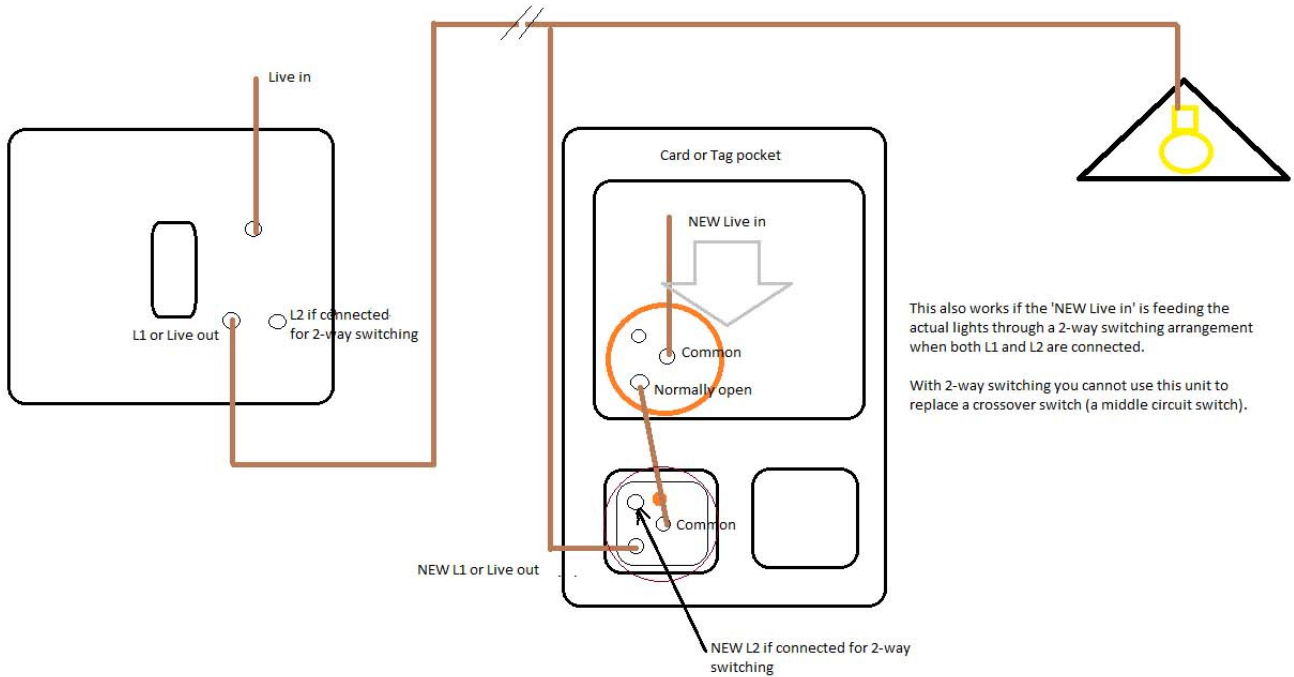

£130.00 + VAT per thousand

Blank magnetic swipe card with disability notch for various locks, insertion arrow printed.

Blank magnetic swipe card with disability notch for Cisa locks, insertion arrow printed.

ALL PRICES EXCLUDE VAT

Replacing a Light Switch with a Card or Tag operated switch

Switching both Lights and Sockets Power

Switching Lights and Sockets with Two Light Switches

Lights and Sockets with a neon to make pocket glow but switches off when card or tag inserted