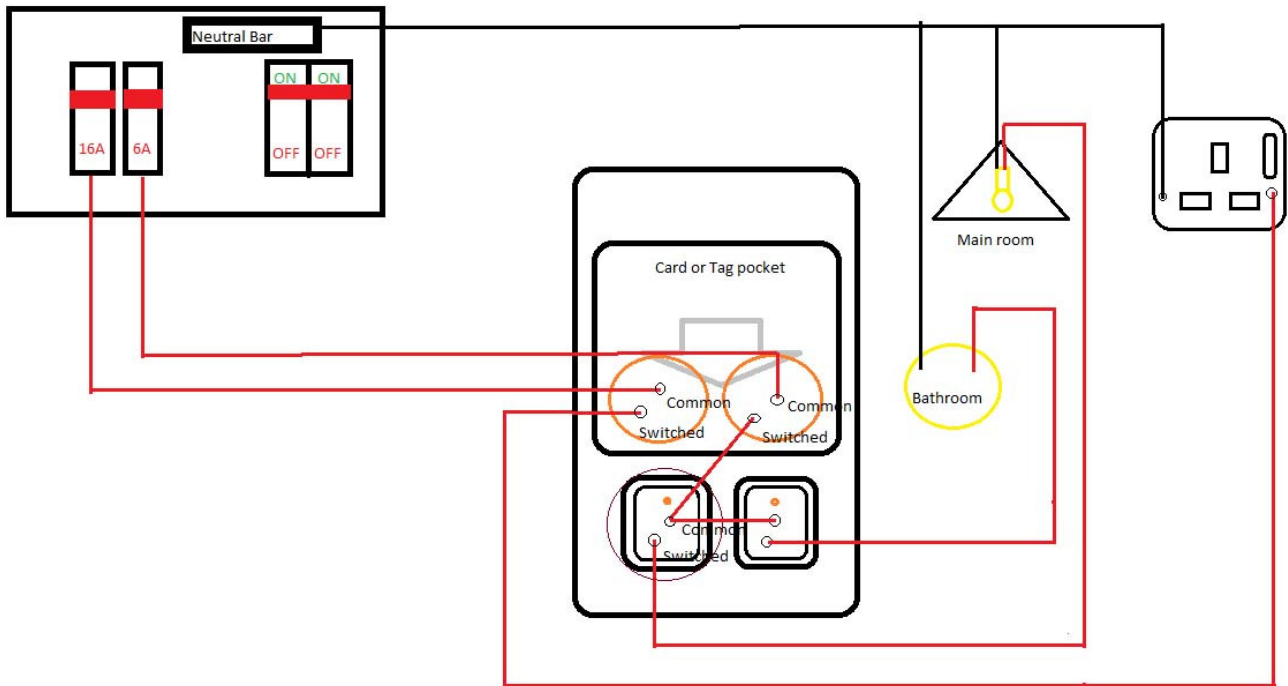

£130.00 + VAT per thousand

Blank magnetic swipe card with disability notch for various locks, insertion arrow printed.

Blank magnetic swipe card with disability notch for Cisa locks, insertion arrow printed.

ALL PRICES EXCLUDE VAT

Replacing a Light Switch with a Card or Tag operated switch

Switching both Lights and Sockets Power

Switching Lights and Sockets with Two Light Switches

Lights and Sockets with a neon to make pocket glow but switches off when card or tag inserted