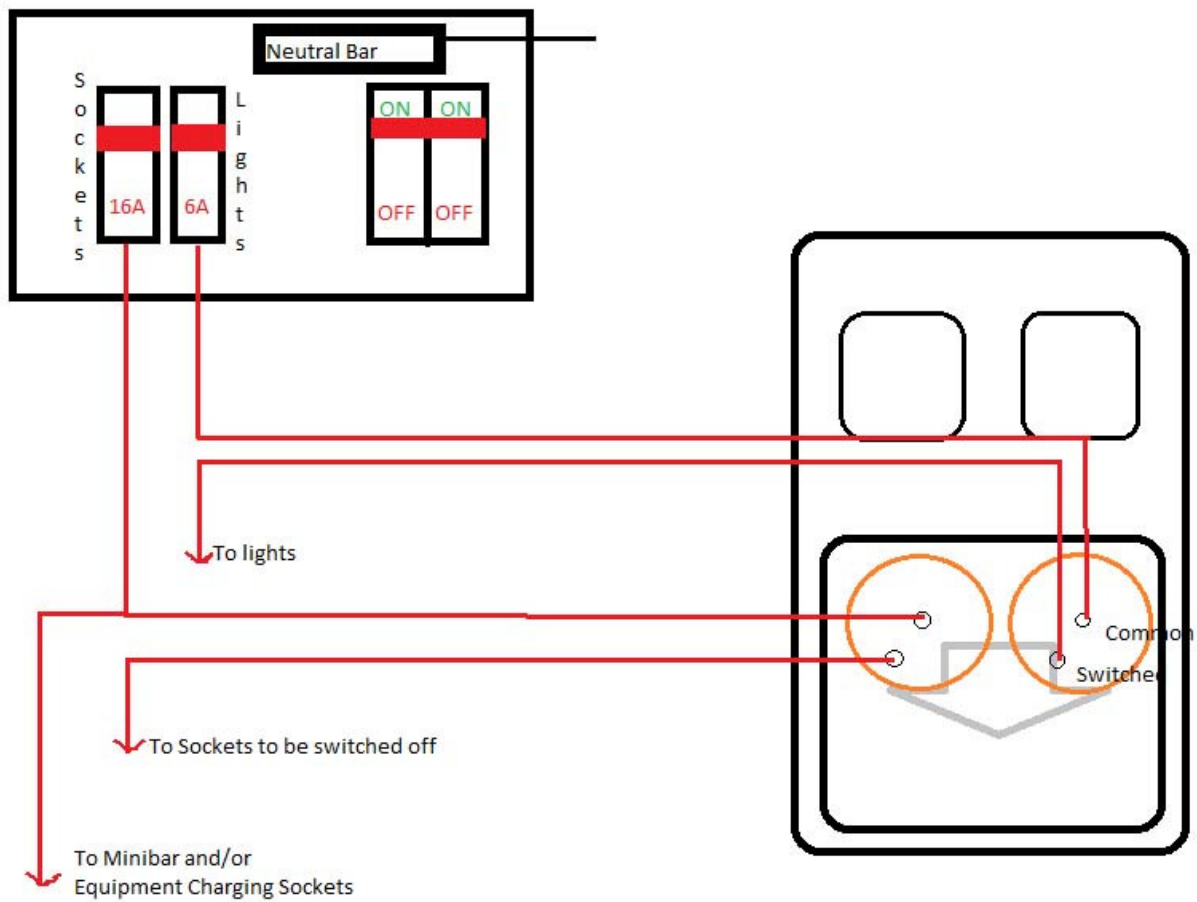

£130.00 + VAT per thousand

Blank magnetic swipe card with disability notch for various locks, insertion arrow printed.

Blank magnetic swipe card with disability notch for Cisa locks, insertion arrow printed.

ALL PRICES EXCLUDE VAT

Replacing a Light Switch with a Card or Tag operated switch

Switching both Lights and Sockets Power

Switching Lights and Sockets with Two Light Switches

Lights and Sockets with a neon to make pocket glow but switches off when card or tag inserted